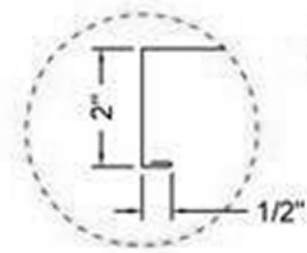

VANCOUVER, BC
TORONTO, ON

TB3048

www.efifoodequip.com