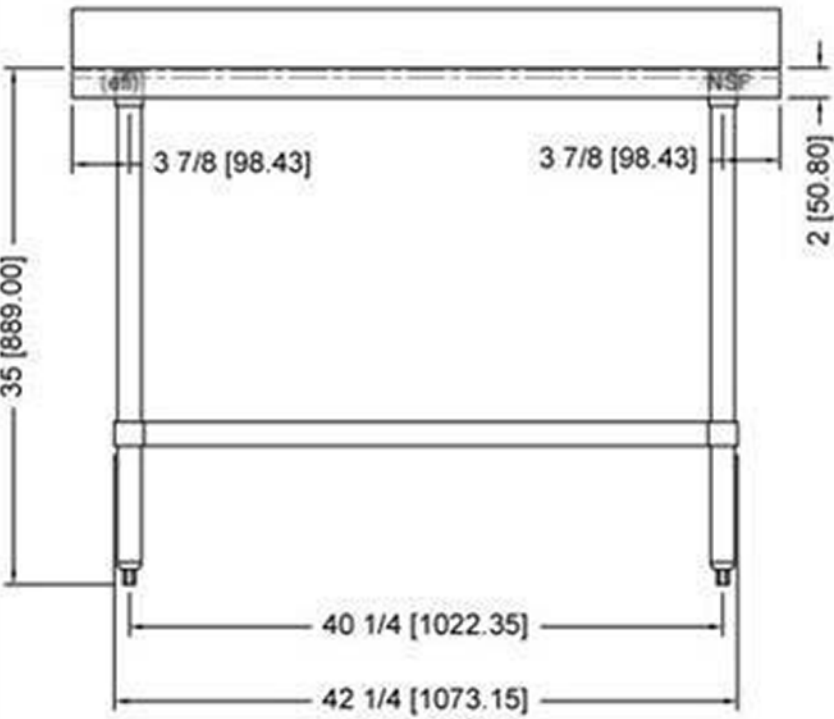

VANCOUVER, BC
TORONTO, ON

TB3048

www.efifoodequip.com