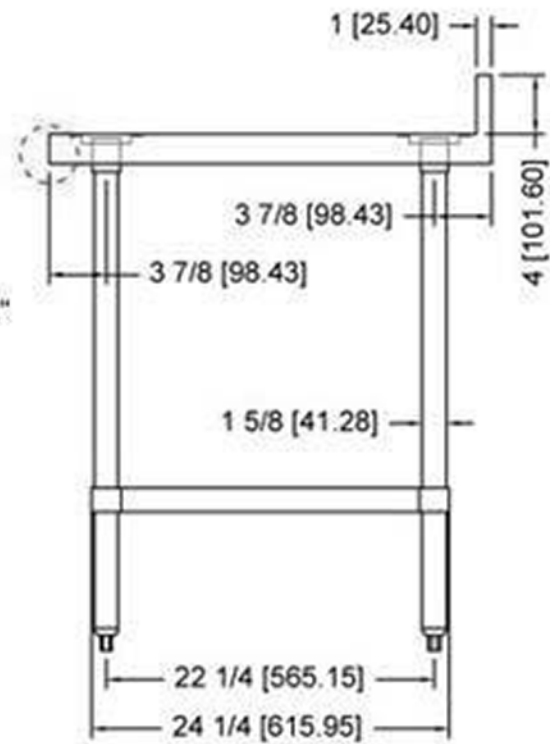

VANCOUVER, BC
TORONTO, ON

TB3048

www.efifoodequip.com