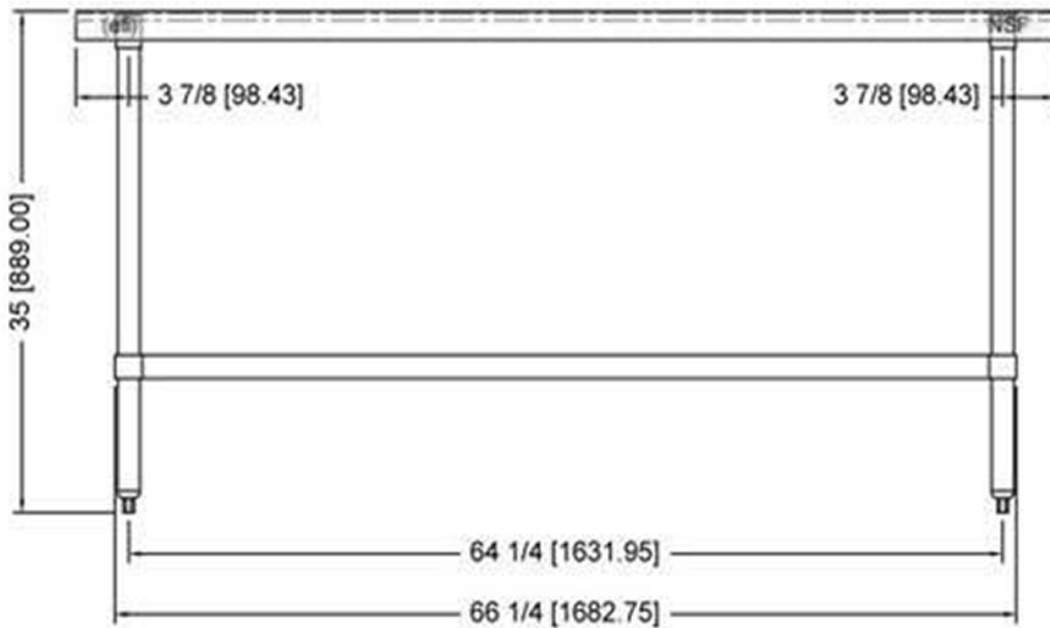

VANCOUVER, BC
TORONTO, ON

socket

T2472