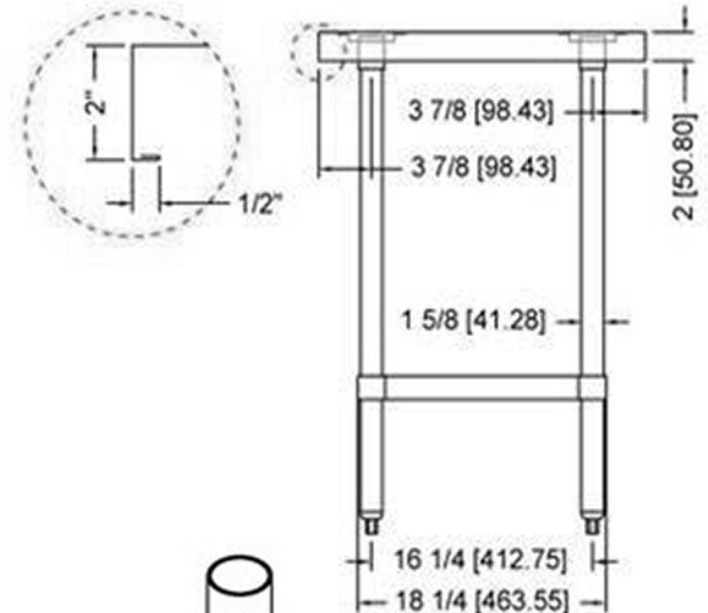

VANCOUVER, BC
TORONTO, ON

socket

T2472