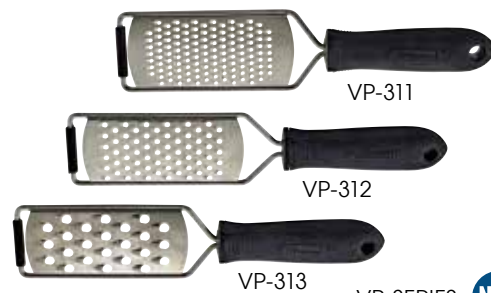

DOUBLE HANDLE CHEESE KNIFE

- ◆ NSF listed

ITEM	DESCRIPTION	UOM	CASE
KCP-15	15"L, Double PP Handles	Each	6/24

CHEESE CUTLERY

KCP-15 NSF

WIRE CHEESE SLICERS

- ◆ Provides a smoother cut than cheese knives
- ◆ Wire is 44" long 18/8 stainless steel
- ◆ Customized control over slicing thickness and angle
- ◆ Easy cleanup

ITEM	DESCRIPTION	UOM	CASE
CS-44P	Polyethylene Handles	Each	24/144
CS-44W	Wooden Handles	Each	24/144

CS-44P

CS-44W

CAST ALUMINUM CHEESE SLICER

ITEM	DESCRIPTION	UOM	CASE
ACS-4	5" Wide Blade, S/S Wire	Each	12/36

ACS-4

CHEESE PLANE

- ◆ Comfortable non-slip soft-grip handle
- ◆ Dishwasher safe
- ◆ NSF listed

ITEM	DESCRIPTION	UOM	CASE
VP-309	Stainless Steel	Each	12/72

VP-309 NSF

ERGONOMIC HANDLE CHEESE GRATERS

- ◆ Extra strength wire frame resists bending
- ◆ Comfortable non-slip soft-grip handle
- ◆ Dishwasher safe
- ◆ NSF listed

ITEM	DESCRIPTION	UOM	CASE
VP-311	Small Holes, 1.5mm Dia	Each	12/72
VP-312	Medium Holes, 3mm Dia	Each	12/72
VP-313	Large Holes, 6mm Dia	Each	12/72

VP-311

VP-312

VP-313

VP-SERIES NSF

STAINLESS STEEL CHEESE GRATER