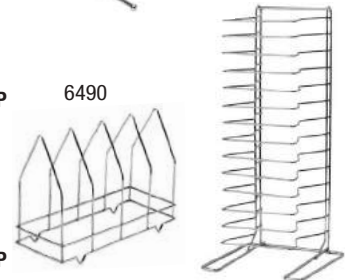

NO.	OVERALL INCH	HORS TOUT CM	IP/BI	MP/CP
3348	8"	20.3 CM	6	60

NICKEL PLATED STEEL / ACIER PLAQUÉ NICKEL
FOR LIFTING FLAT PIZZA PANS / POUR PLATS À CÔTÉS BAS

NO.	OVERALL INCH	HORS TOUT CM	IP/BI	MP/CP
3349	8"	20.3 CM	6	60

WIRE PIZZA TRAY STAND / SUPPORT POUR ASSIETTE À PIZZA**CHROME PLATED STEEL WIRE** - 8.3 MM / FIL D'ACIER 8.3 MM - PLAQUÉ CHROME

NO.	DIMENSIONS INCH	DIMENSIONS CM	IP/BI	MP/CP
6495	7-1/8" X 8-3/8" X 9-1/4"	18.1 X 21.3 X 23.5 CM	12	24

6495

WIRE PIZZA SCREEN RACK / SUPPORT POUR GRILLE À PIZZA

NO.	DESCRIPTION	DIMENSIONS INCH	DIMENSIONS CM	IP/BI	MP/CP
6490	4 SLOTS / 4 DIVISIONS	14-1/2" X 6" X 10-1/4"	36.8 X 15.2 X 20.6 CM	1	12

6490

6498

WIRE PAN RACK / SUPPORT DE RANGEMENT

SPACE BETWEEN SHELVES: 1-3/8" / ESPACE ENTRE DIVISION: 3.5 CM

NO.	DESCRIPTION	DIMENSIONS INCH	DIMENSIONS CM	IP/BI	MP/CP
6498	15 SLOTS / 15 DIVISIONS	12" X 12" X 27-1/2"	30.5 X 30.5 X 69.9 CM	1	2