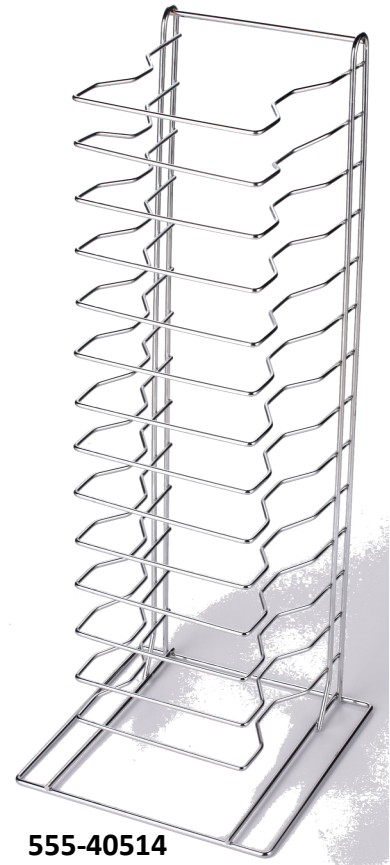

PIZZA PRODUCTS—Pizza Trees

555-40308

555-40408

555-40415

555-40514

555-40610

Item #	Description	Case Pack
555-40308	PIZZA TREE, 8 SLOT 14"HT 7"X 9" (17X23CM) 1.5" SLT12"BASE	
555-40408	PIZZA TREE, 8 SLOT 24"HT 7"X 9" (17X23CM) 2.5" SLT12"BASE	
555-40415	PIZZA TREE,15 SLOT 24"HT 7"X 9" (17X23CM) 1.5" SLT12"BASE	
555-40514	PIZZA TREE,14 SLOT 27"HT 8"X 8" (20X20CM) 1.75"SLT12"BASE	
555-40610	PIZZA TREE,10 SLOT 28"HT16X16" (41X41CM) 2.5" SLT16"BASE	

Pizza Trees

Pizza may not grow on trees, but these trees are made for growing your pizza business. Crown Pizza Trees are an intelligent space saving solution. They can lay on their backs for storing pans, or screens. Stand them up on your counter for holding cooked or uncooked pizza. Or mount them on your wall to save counter space. Made from chrome plated steel wire,