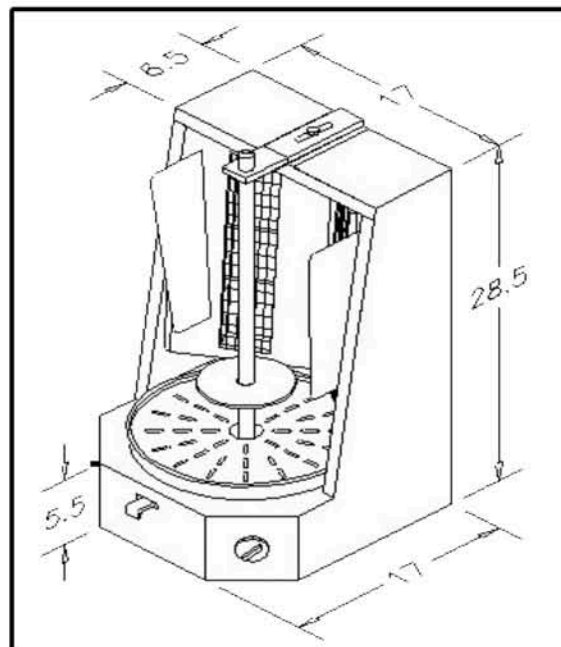

AUTODONER[®]

The Original Automatic Vertical Broiler

ENGINEERED FOR PERFORMANCE

Made in the U.S.A. Since 1972

Model #
E-200
Meat
Capacity
25 Lbs.

HEIGHT	WIDTH	DEPTH	ELECTRICAL	SHIP WEIGHT
28.5"	17"	17"	208V/1PH/20AMP or 240V/1PH/17.5 Amp Please specify when ordering	60"