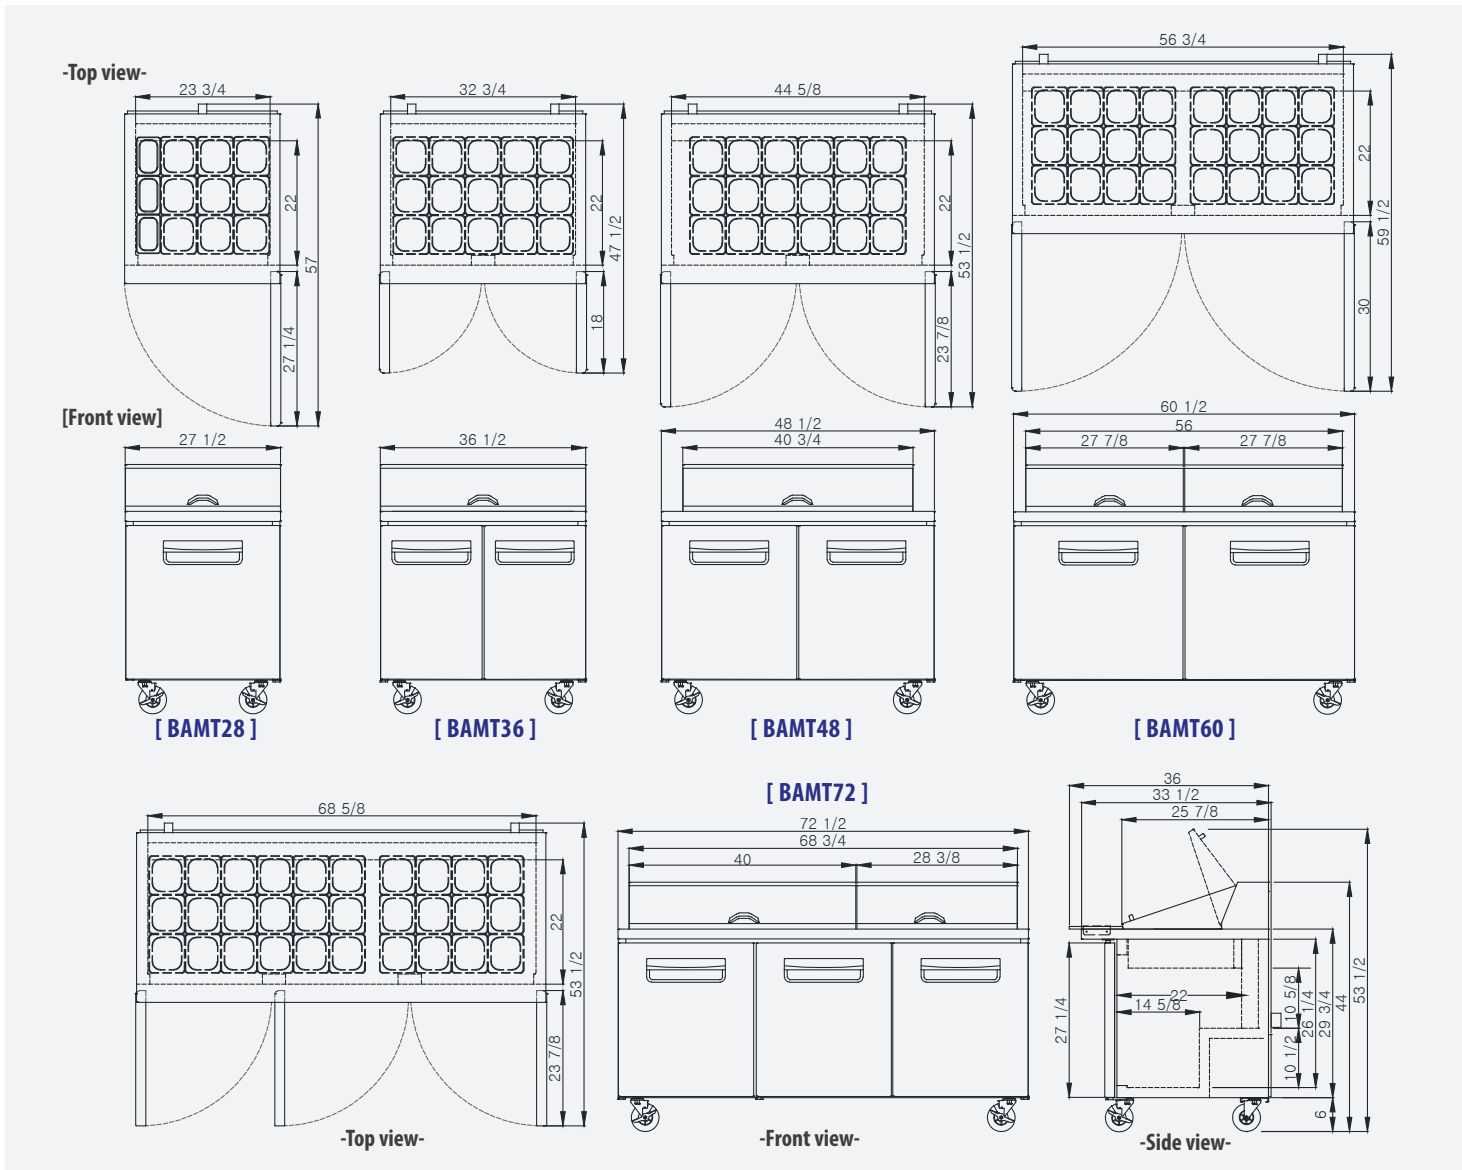

STANDARD 9 1/2" REVERSIBLE CUTTING BOARD

STAINLESS STEEL FOOD CATCH PAN

ACCOMMODATES 6" DEEP PANS

1/6 SIZE PLASTIC PANS INCLUDED

BAMT28 MODEL INCLUDES 1/6 AND 1/9 SIZED PANS

FIELD REVERSIBLE DOOR (ADDITIONAL KIT REQUIRED)

Product Specification

Mega Top Sandwich Prep Tables Refrigerator

Model	Product Description			Temperature Range			Cord Length (ft/m)				
	MegaTop Sandwich Prep Table Refrigerator			33 ~ 38 °F			9.8ft (3m)				
Doors	Capacity (Cu. Ft.)	Shelves	Cabinet Dimensions (inches / mm)			HP	Pans	Amps	Net Weight (lbs/kg)	Ship Weight (lbs/kg)	
			L	D*	H						
BAMT28	1	7	1	27 1/2"(699mm)	33 1/2"(851mm)	44"(1119mm)	1/5	1/6x6, 1/9x3	3.4	170 (77)	196 (89)
BAMT36	2	9.2	2	36 1/2"(923mm)	33 1/2"(851mm)	44"(1119mm)	1/5	1/6x15	3.4	196 (89)	227 (103)
BAMT48	2	13	2	48 1/2"(1227mm)	33 1/2"(851mm)	44"(1119mm)	3/8	1/6x18	6	229 (104)	284 (129)
BAMT60	2	16.5	2	60 1/2"(1533mm)	33 1/2"(851mm)	44"(1119mm)	3/8	1/6x24	6	278 (126)	331 (150)
BAMT72	3	20	3	72 1/2"(1839mm)	33 1/2"(851mm)	44"(1119mm)	3/8	1/6x30	6.1	328 (149)	374 (170)