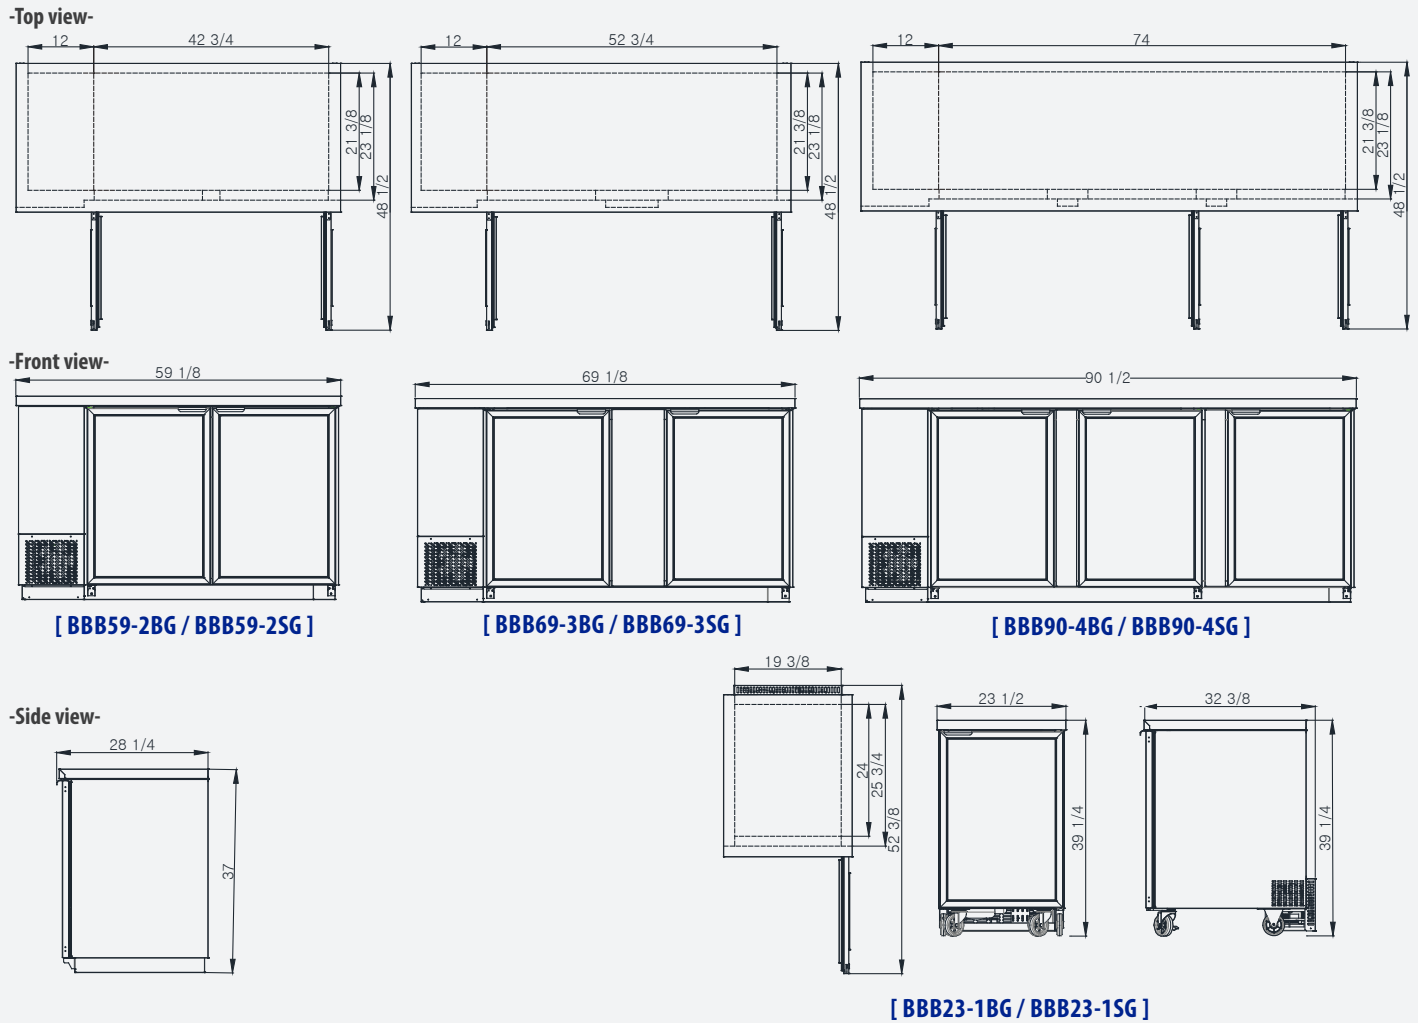

Product plan View

Product Specification

Back Bar Glass Door Cooler

Model	Product Description						Refrigerant			Temperature Range		
	Back Bar Glass Door Cooler						R-134a			33 ~ 38 °F		
	Exterior Option				Voltage		NEMA Config.			Cord Length (ft/m)		
	Black vinyl finish(B) / Stainless Steel finish(S)				115V/60Hz		NEMA 5-15			9.8ft (3m)		
Doors	Capacity (Cu. Ft.)	Shelves	Cabinet Dimensions (inches / mm)			Foot	HP	Amps	Net Weight (lbs/kg)	Ship Weight (lbs/kg)		
			L	D	H							
BBB23-1BG	1	7	2	23 1/2"(595mm)	32 3/8"(822mm)	39 1/4"(995mm)	4 Casters	1/5	3.3	187(85)	199(90)	
BBB23-1SG	1	7	2	23 1/2"(595mm)	32 3/8"(822mm)	39 1/4"(995mm)	4 Casters	1/5	3.3	187(85)	199(90)	
BBB59-2BG	2	19	4	59 1/8"(1500mm)	28 1/4"(718mm)	37"(940mm)	N/A	3/8	6.3	276(125)	301(137)	
BBB59-2SG	2	19	4	59 1/8"(1500mm)	28 1/4"(718mm)	37"(940mm)	N/A	3/8	6.3	276(125)	301(137)	
BBB69-3BG	2	23	4	69 1/8"(1755mm)	28 1/4"(718mm)	37"(940mm)	N/A	3/8	6.3	298(135)	310(141)	
BBB69-3SG	2	23	4	69 1/8"(1755mm)	28 1/4"(718mm)	37"(940mm)	N/A	3/8	6.3	298(135)	310(141)	
BBB90-4BG	3	31.5	6	90 1/2"(2295mm)	28 1/4"(718mm)	37"(940mm)	N/A	3/8	6.3	441(200)	466(211)	
BBB90-4SG	3	31.5	6	90 1/2"(2295mm)	28 1/4"(718mm)	37"(940mm)	N/A	3/8	6.3	441(200)	466(211)	